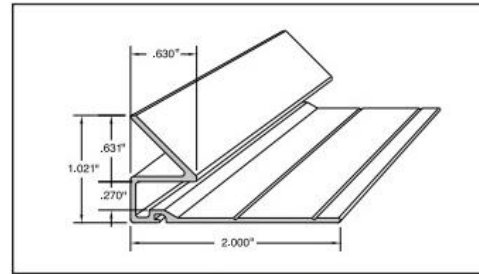

### Moldings for 1/4" Omega-Lite® Panels

"H"-Molding

Inside Corner (Drip Cap)

"J"-Molding

Adjustable (Bendable) Outside Corner

Visit our website or call to place your order today!!

(860)-291-8177

[WWW.WHITNEYGLAZINGSUPPLY.COM](http://WWW.WHITNEYGLAZINGSUPPLY.COM)