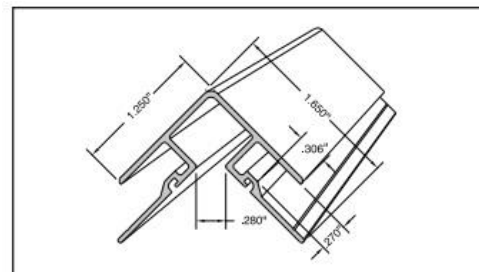

### Moldings for 1/4" Omega-Lite® Panels

"H"-Molding

Inside Corner (Drip Cap)

"J"-Molding

Adjustable (Bendable) Outside Corner

Visit our website or call to place your order today!!

(860)-291-8177

[WWW.WHITNEYGLAZINGSUPPLY.COM](http://WWW.WHITNEYGLAZINGSUPPLY.COM)