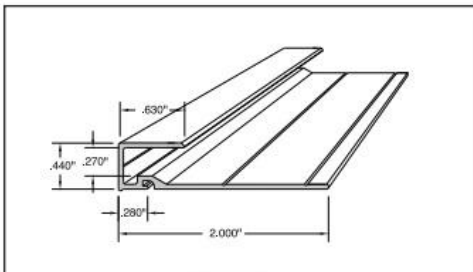

### Moldings for 1/4" Omega-Lite® Panels

"H"-Molding

Inside Corner (Drip Cap)

"J"-Molding

Adjustable (Bendable) Outside Corner

Visit our website or call to place your order today!!

(860)-291-8177

[WWW.WHITNEYGLAZINGSUPPLY.COM](http://WWW.WHITNEYGLAZINGSUPPLY.COM)